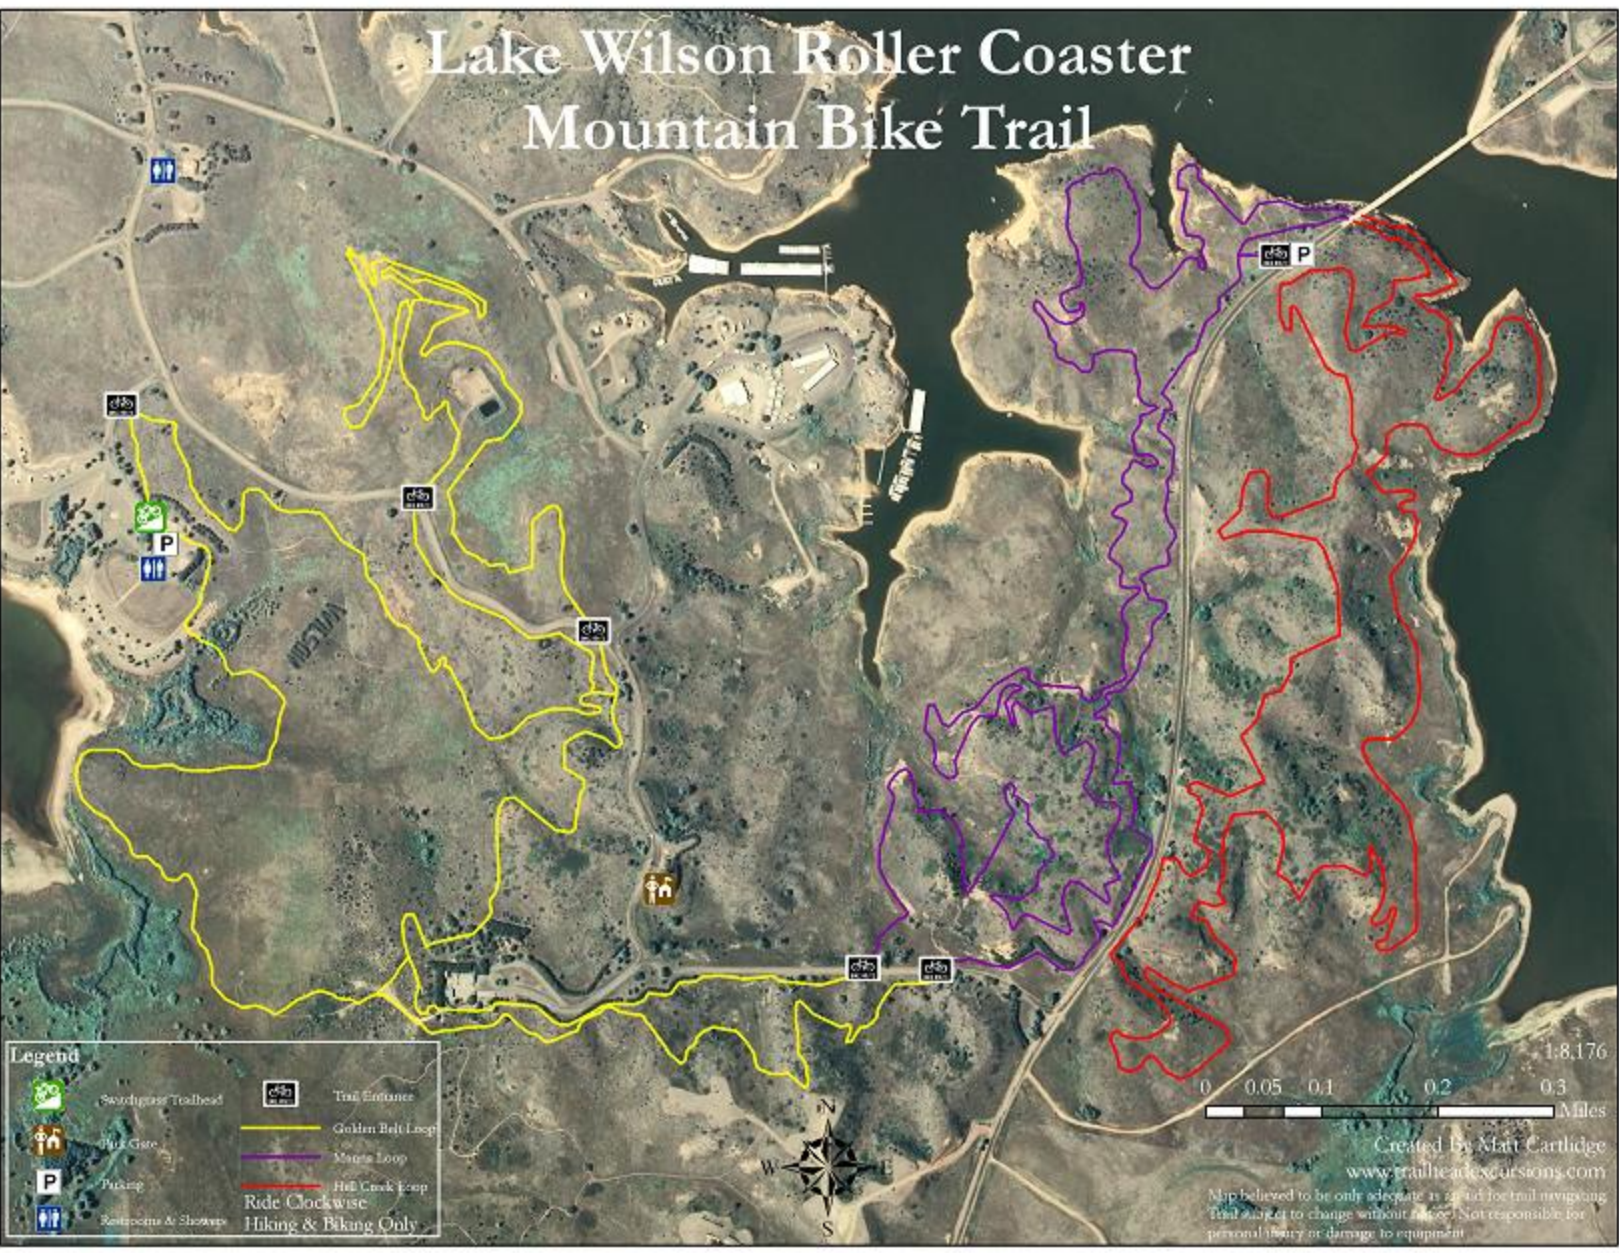

Lake Wilson Roller Coaster Mountain Bike Trail

Legend

	Searchgrass Teahouse		Trail Entrance
	Park Gate		Golden Belt Loop
	Parking		Marine Loop
	Restrooms & Showers		Hill Creek Loop
			Ride Clockwise
			Hiking & Biking Only

1.8176
0 0.05 0.1 0.2 0.3 Miles

Created by Matt Cartledge
www.trailheadexcursions.com
 Map believed to be only adequate as guide for trail navigation.
 Trail subject to change without notice. Not responsible for
 personal injury or damage to equipment.