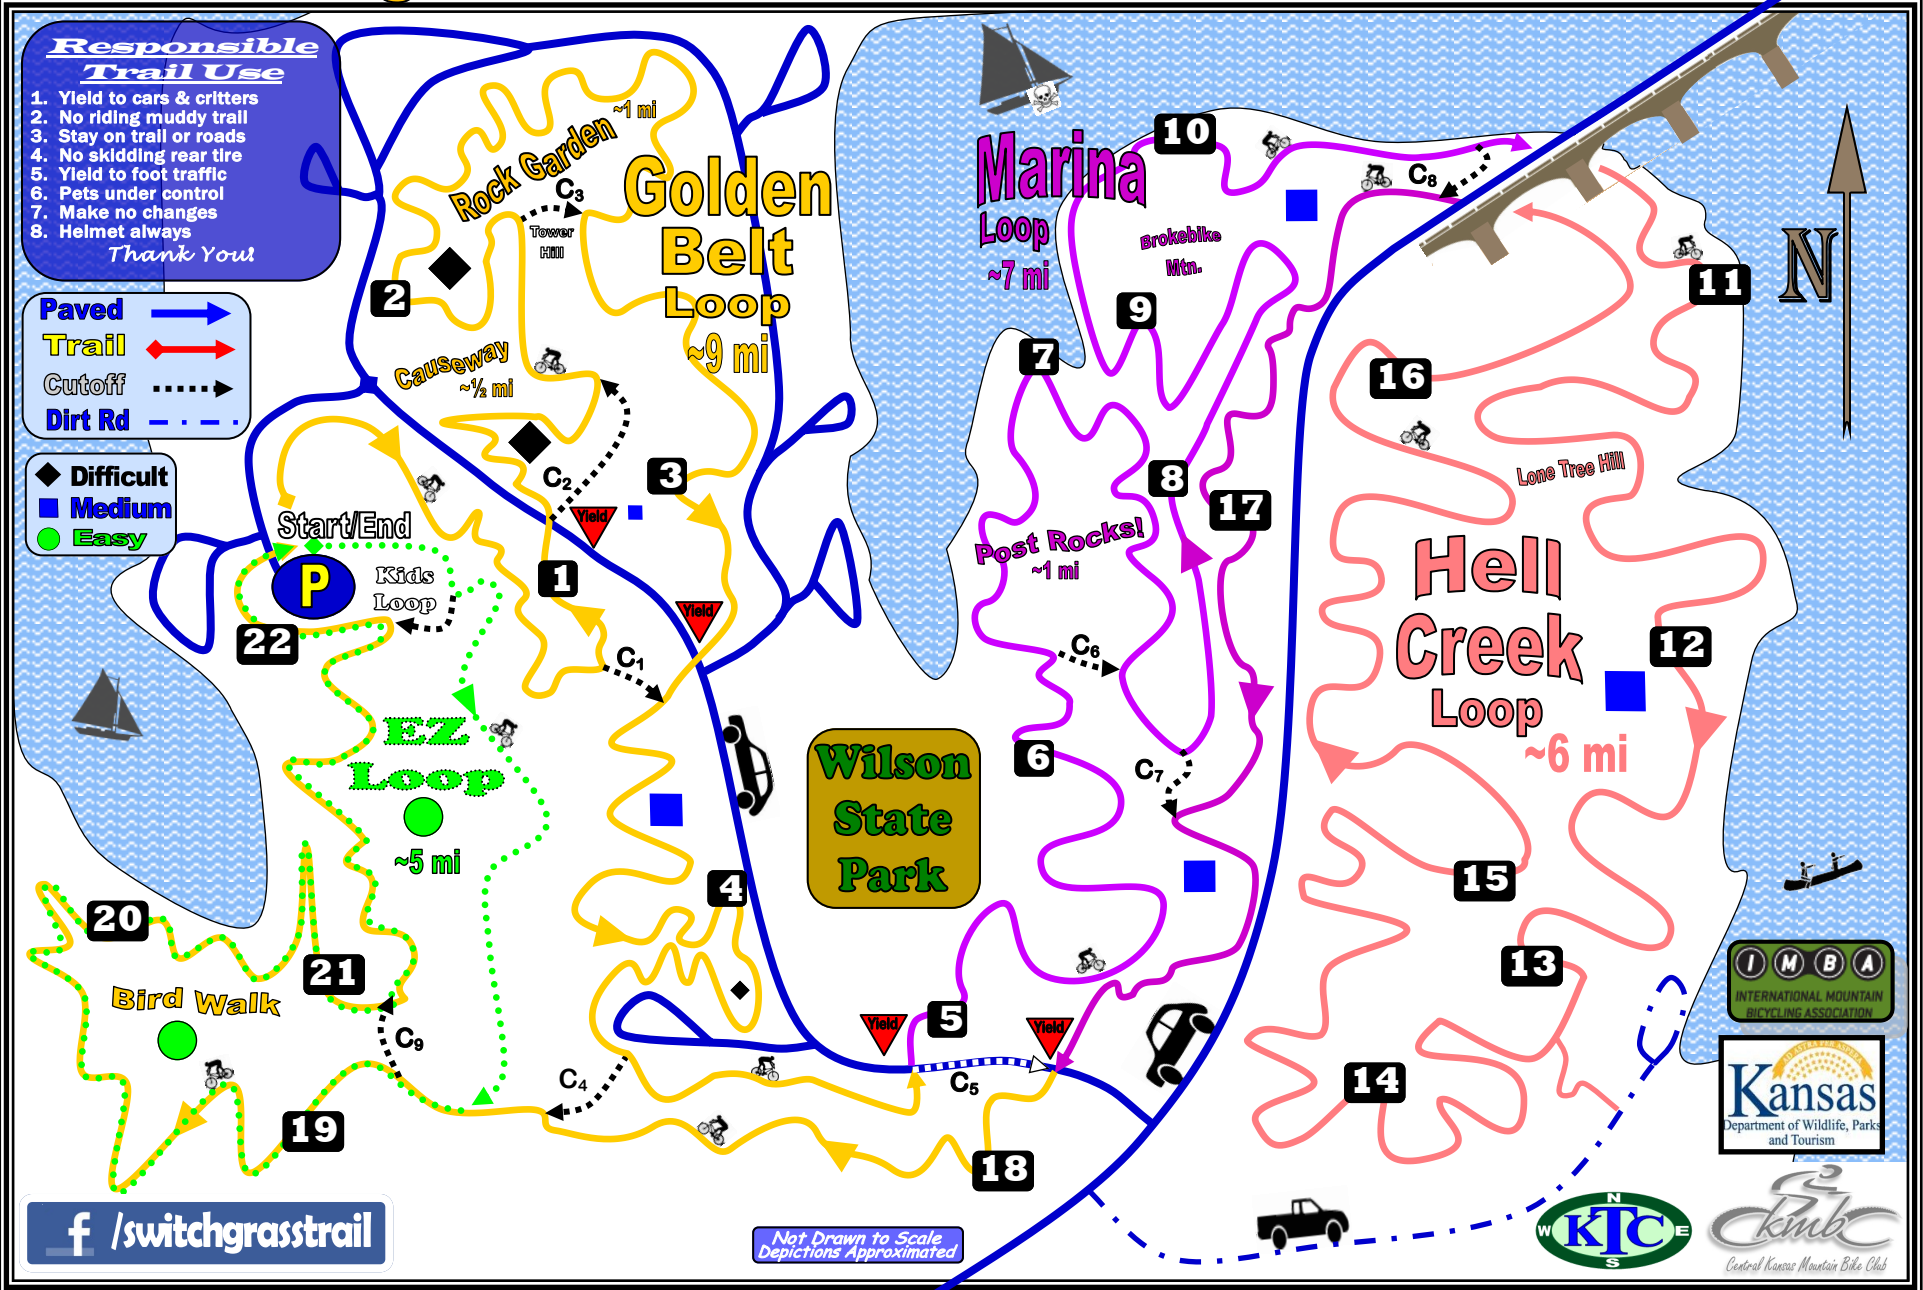

\$1.00

Switchgrass Mountain Bike Trail - 2012

To I-70
Exit 206

f /switchgrastrail

Not Drawn to Scale
Depictions Approximated

To I-70 Exit 199